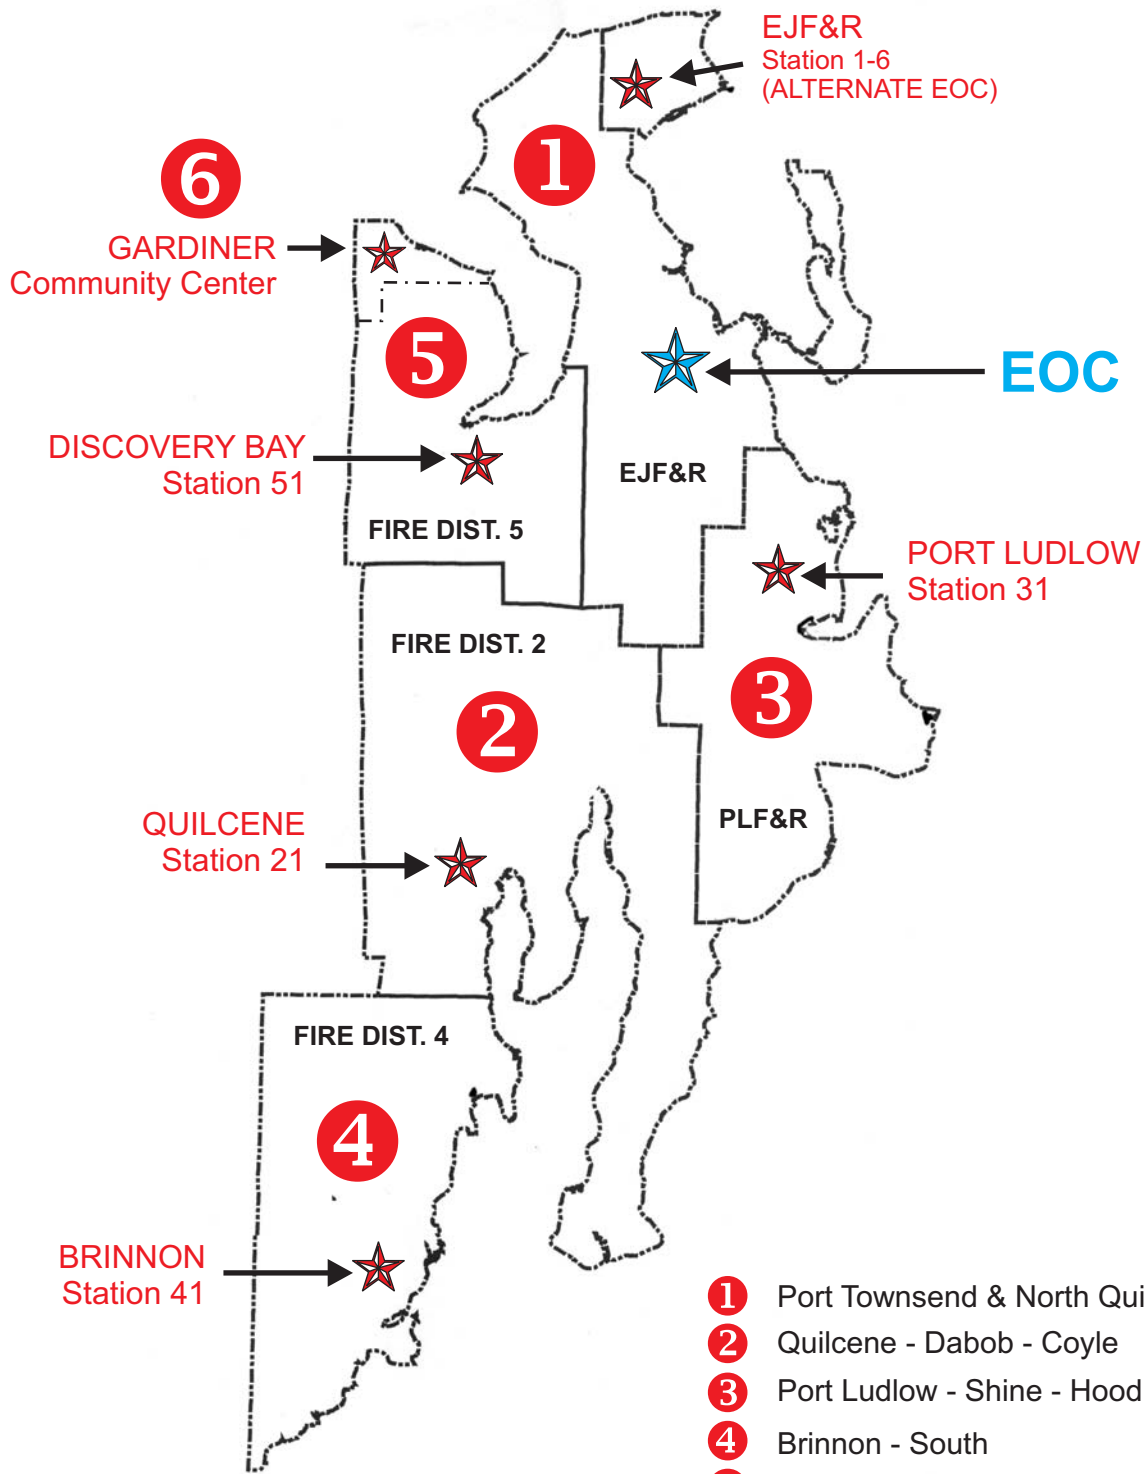

Jefferson County OPERATIONAL AREAS

(Reporting Areas - Area Command)

- 1** Port Townsend & North Quimper
- 2** Quilcene - Dabob - Coyle
- 3** Port Ludlow - Shine - Hood Canal Br.
- 4** Brinnon - South
- 5** Discovery Bay - Eglemount
- 6** Gardiner
- 7** West Jefferson County - Clearwater