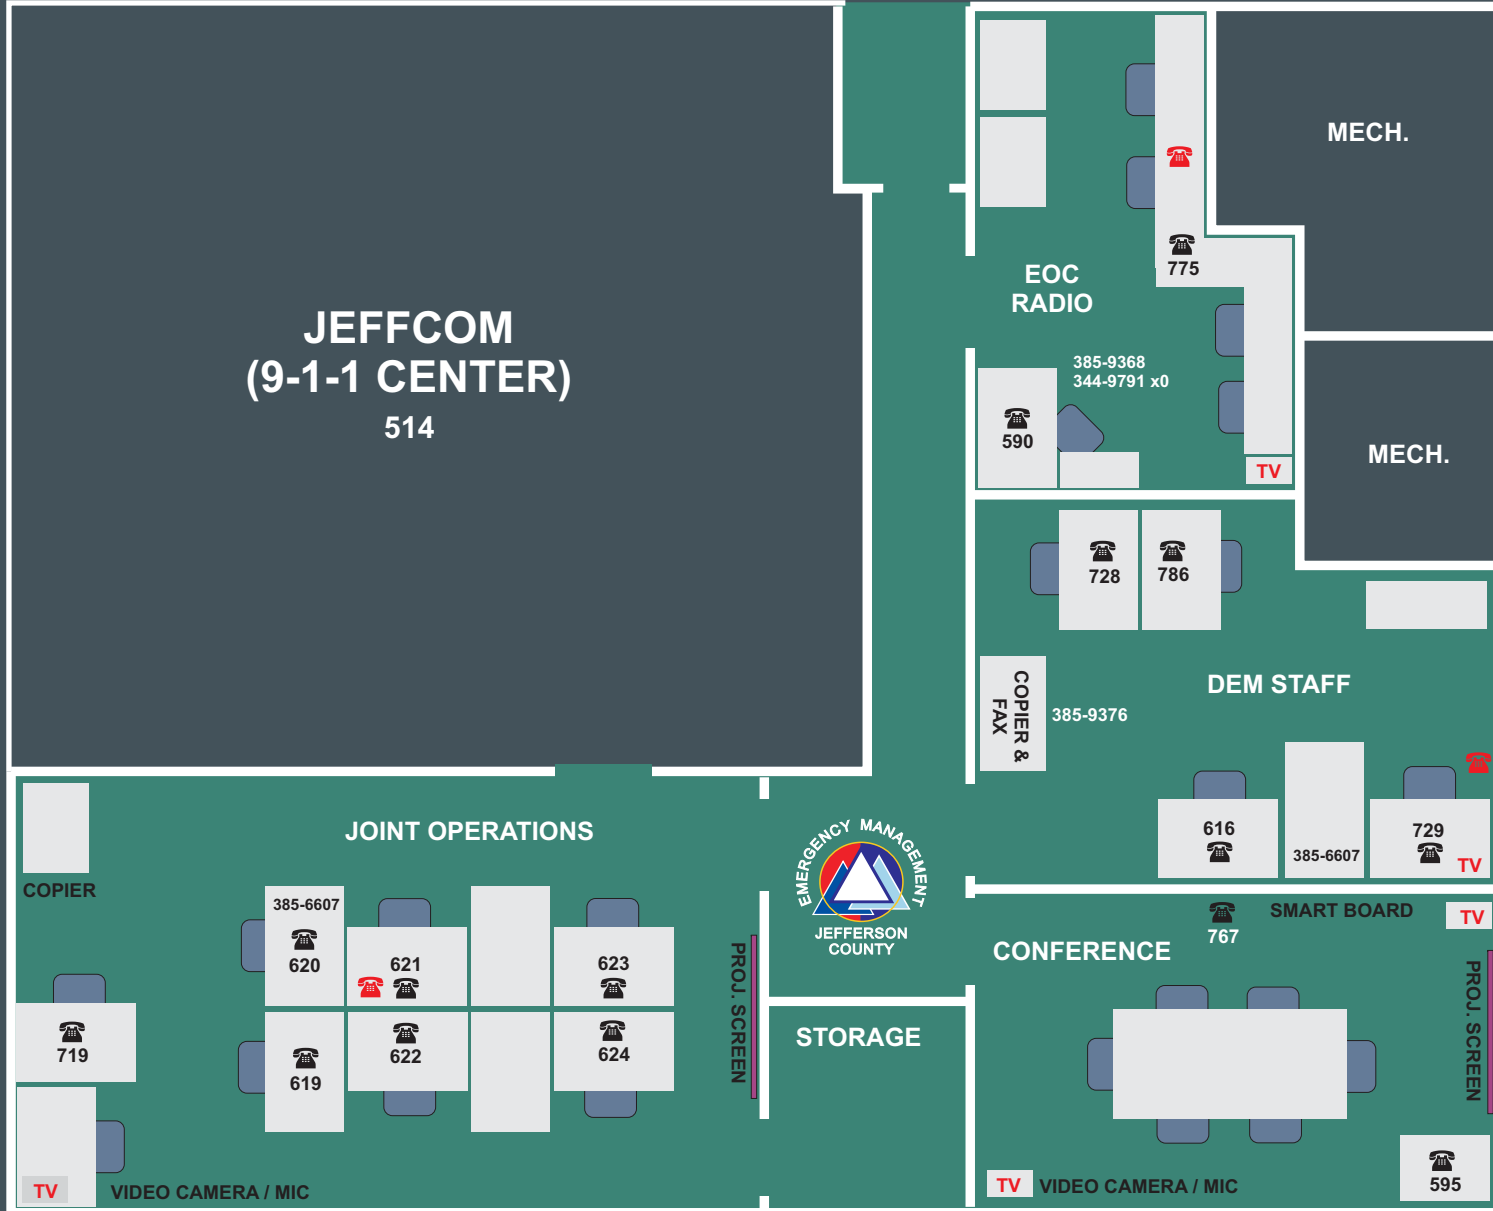

# Jefferson County Emergency Operations Center

USE 360-344-9791 (plus extension)