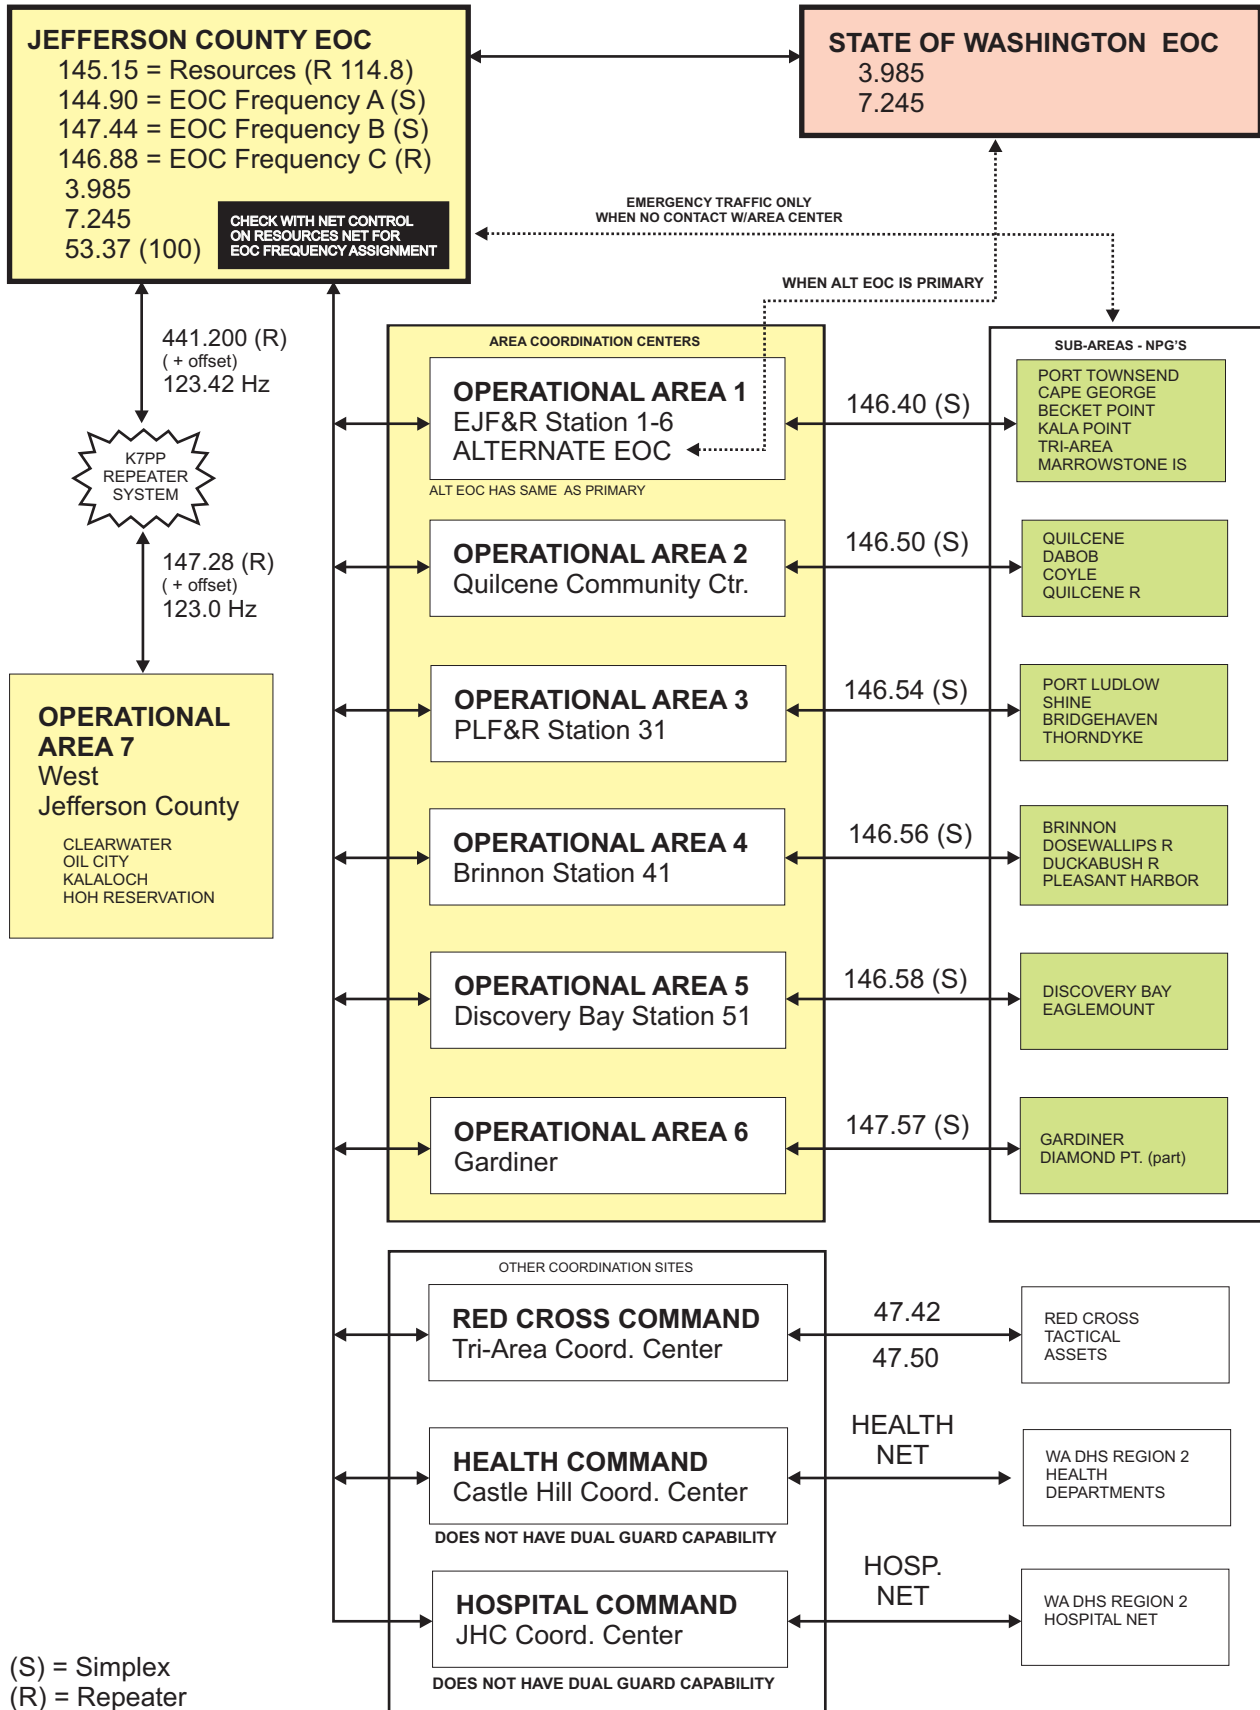

JEFFERSON COUNTY ARES/RACES FREQUENCY ALLOCATION PLAN

Revised May 25, 2011

(S) = Simplex
 (R) = Repeater