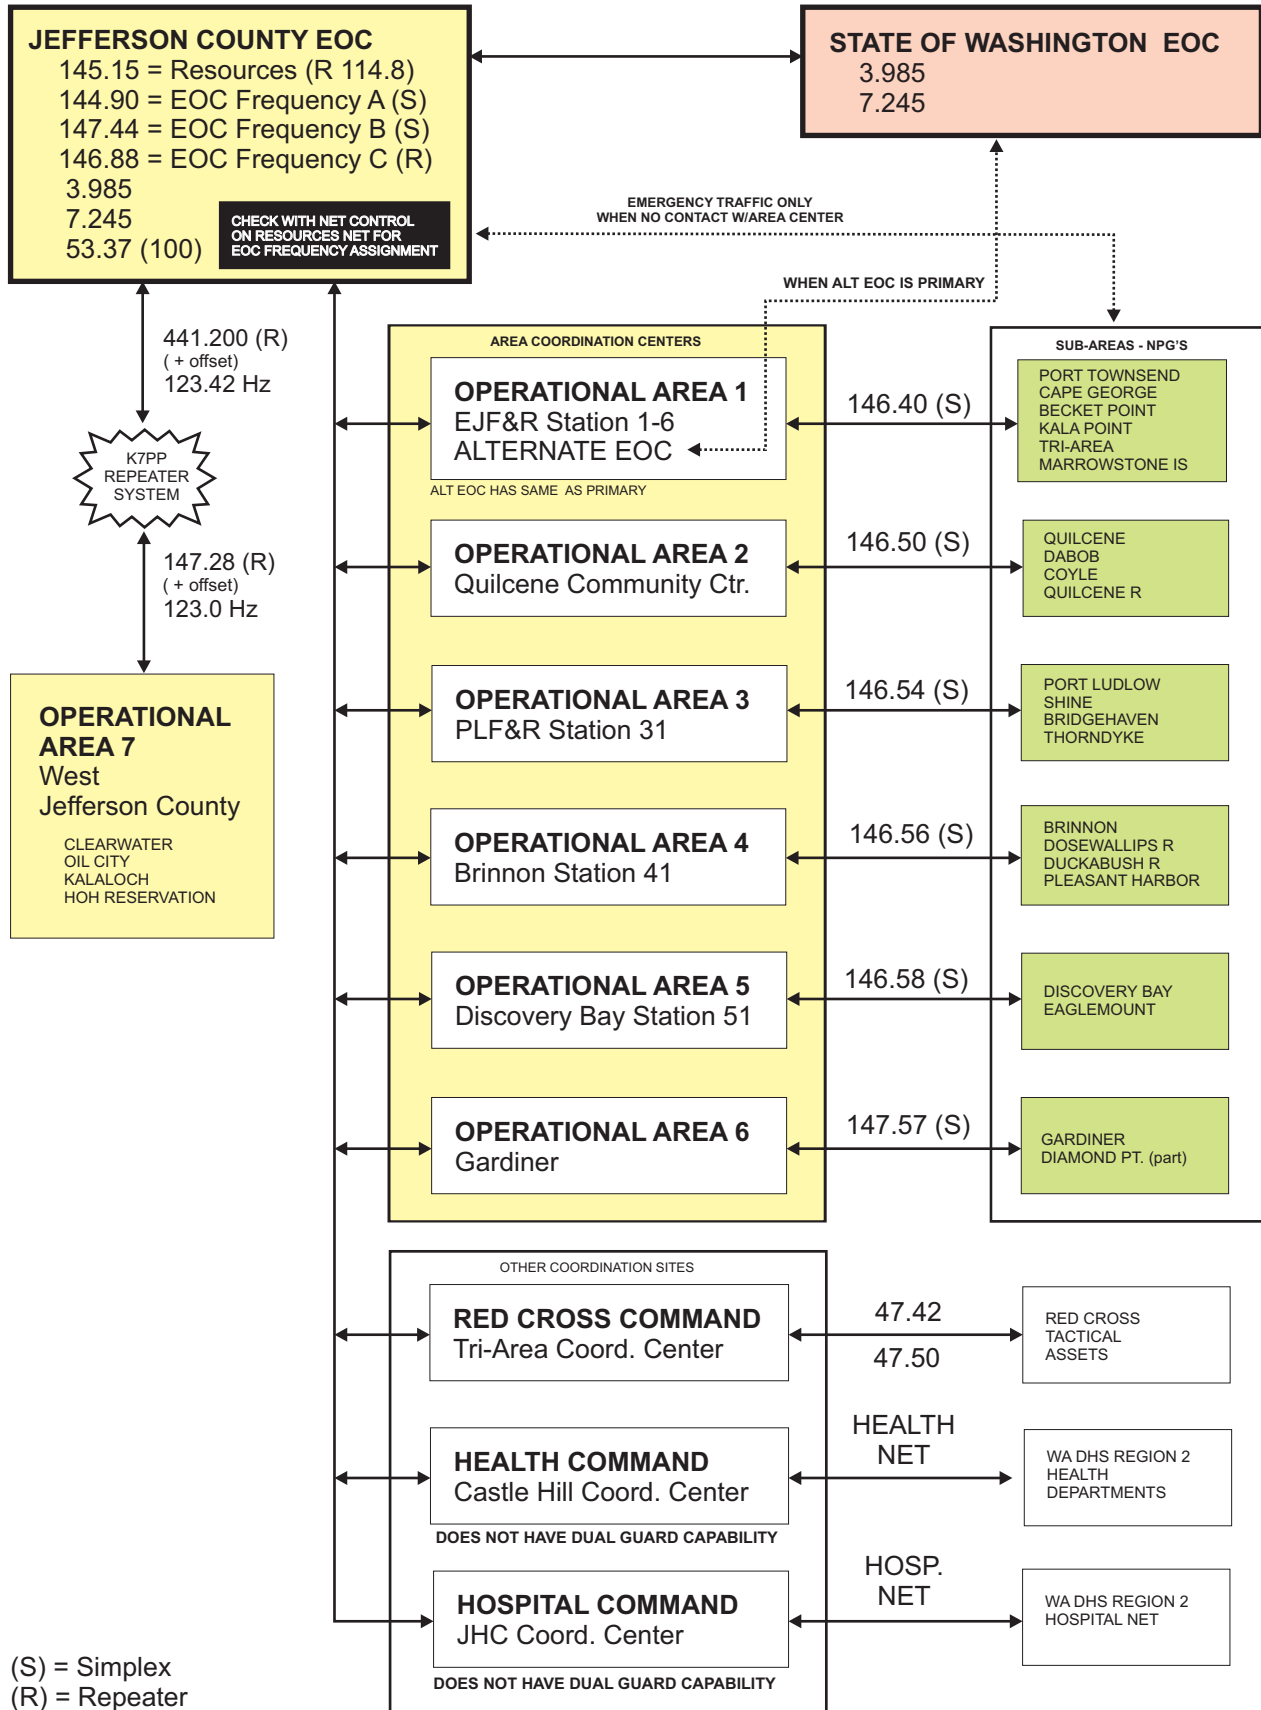

# JEFFERSON COUNTY ARES/RACES FREQUENCY ALLOCATION PLAN

Revised May 25, 2011

(S) = Simplex  
 (R) = Repeater